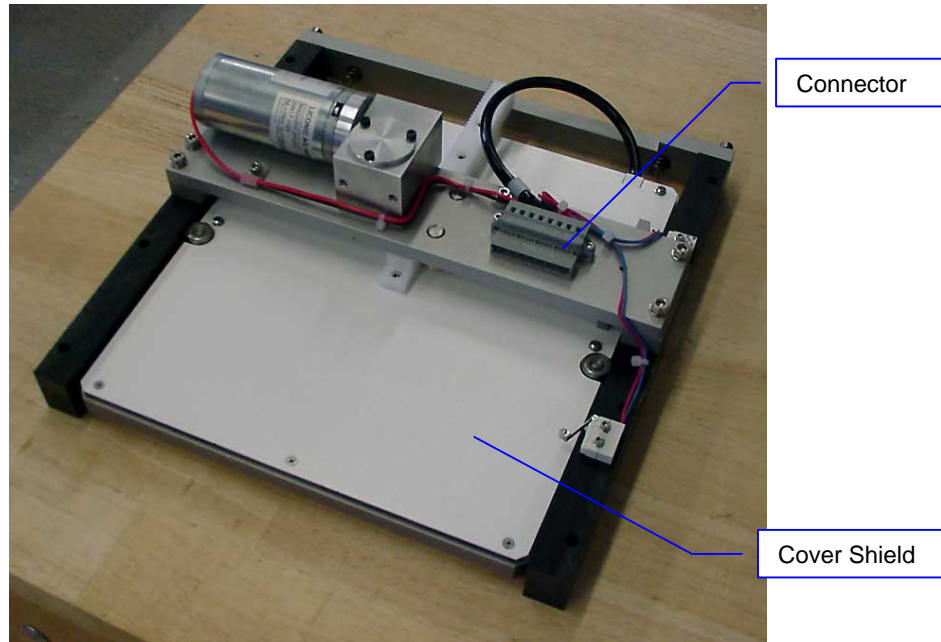

Title: Gate Heater				ID:
				0088
Date in:	Response:	Model:	Author:	
2010-03-15	2010-03-15	STX44	C <i>Ma</i>	

Gate Heater

Gate Heater is located under cover shield