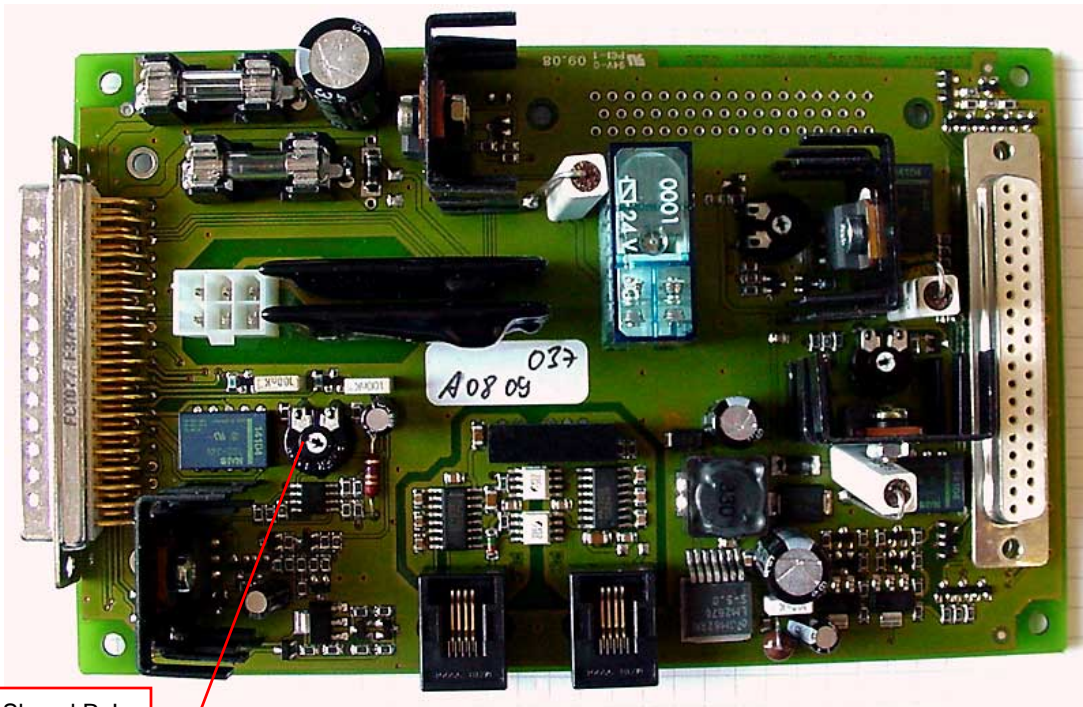

Title:	Potentiometer Shovel Speed Card V2.x	ID:	
		0081	
Date in:	Response:	Model:	Author:
2009-08-06	2009-08-06	-	CMa

Potentiometer Controller Card V2.x

Shovel Rxl