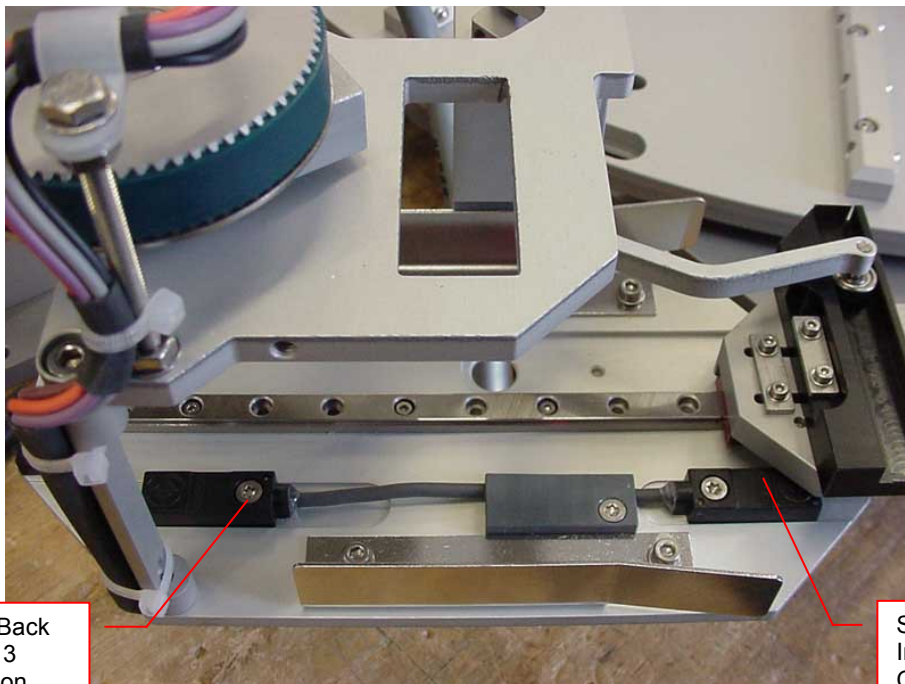

Title:	Shovel Sensors	ID:	
		120	
24.04.12	Response:	Model:	Author:
		-	<i>CMa</i>

Shovel Sensors

Order Number: 9121 0060, Sensor In

Order Number 9121 0060, Sensor Out

Shovel Back
Input 013
In-position

Shovel Front
Input 012
Out-position