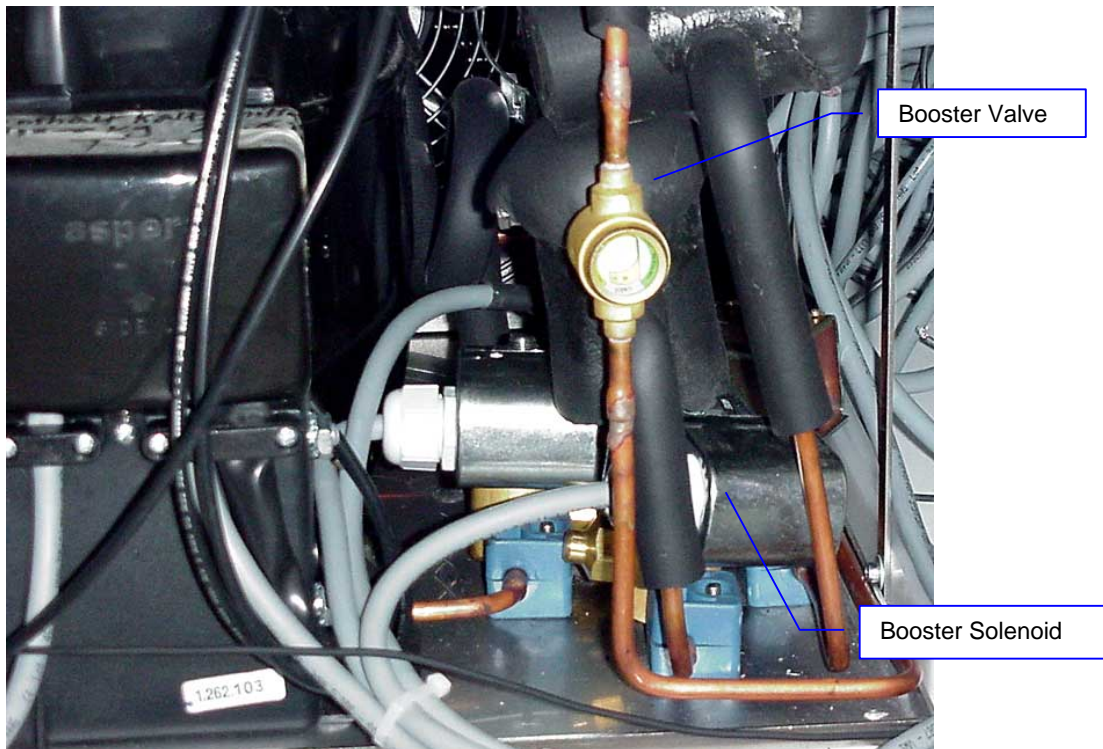

Title:	DF-Booster Solenoid	ID:	
		0100	
Date in:	Response:	Model:	Author:
2010-08-26	2010-08-26	-	CMa

DF-Booster Solenoid

The Booster Solenoid is switched in parallel with the cooling blower.